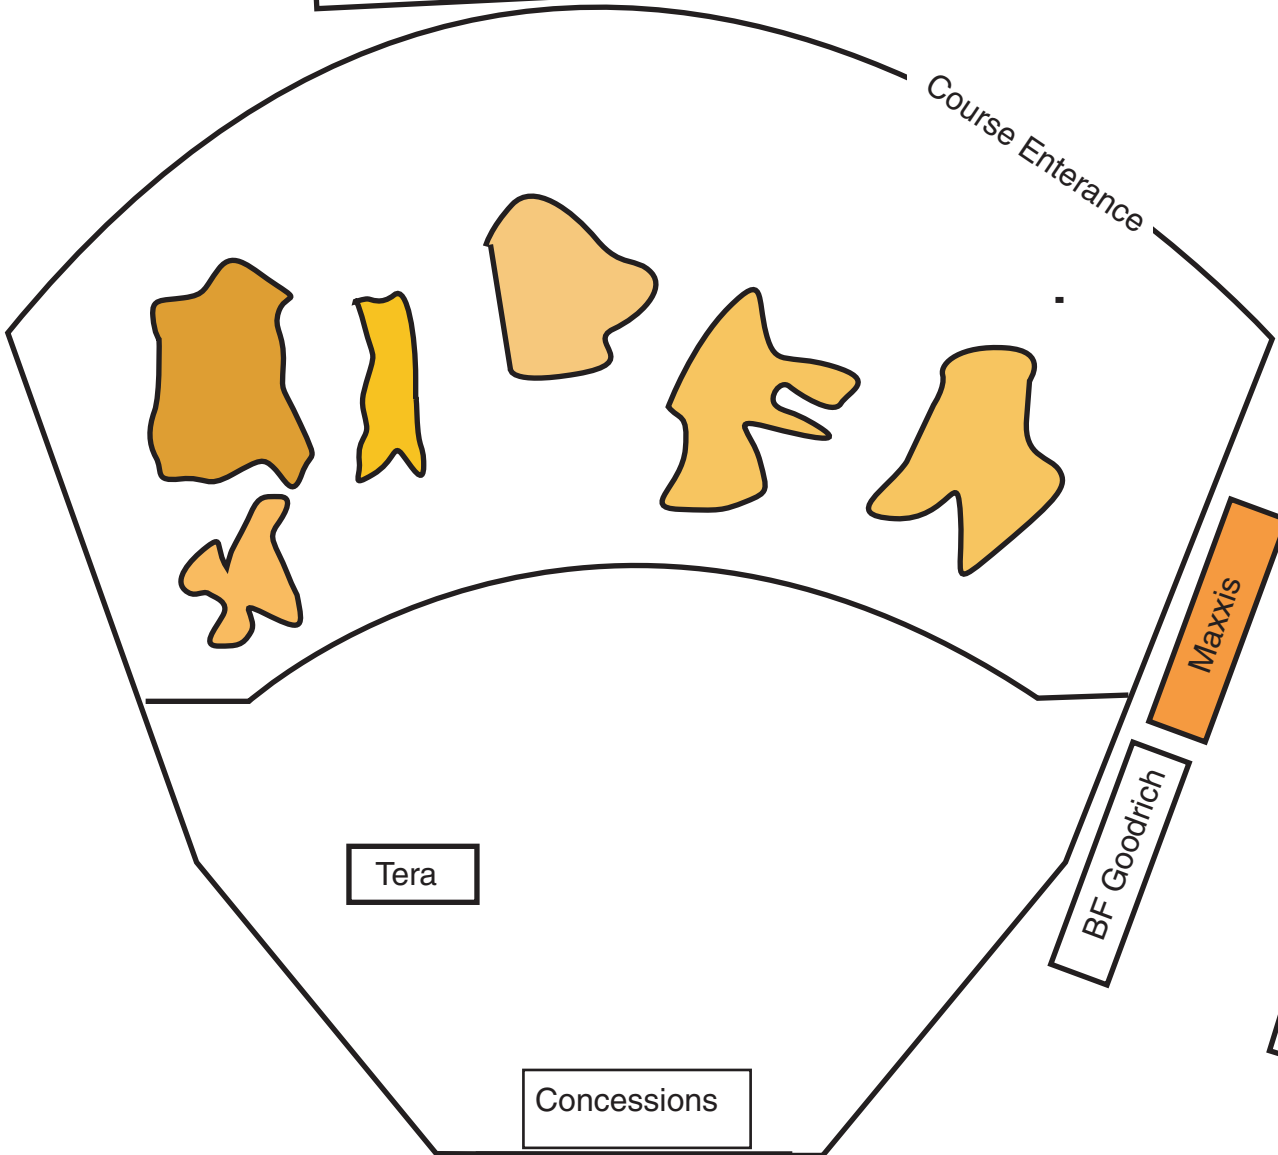

2007 ProNationals
Round 1
Firebird Raceway
Chandler, AZ May 11-12 , 2007

Toilets

Pit Area: Please line up in straight lines, allowing access to all.

Budweiser

Staging Area

Course Entrance

Toilets

Tera

BF Goodrich

Maxxis

BF Goodrich

Concessions

Stage